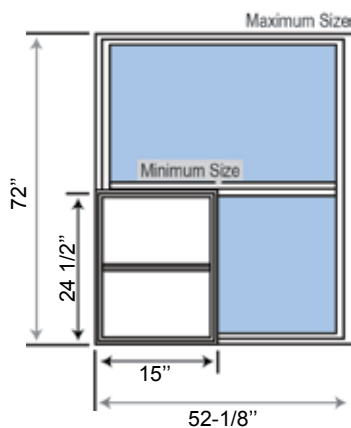

Patented constant force balance system

Min. and Max. Frame Sizes

Grid Options

Flat grids are available in standard and custom patterns.

Colonial

9-Lite Perimeter

6-Lite Perimeter

Diamond