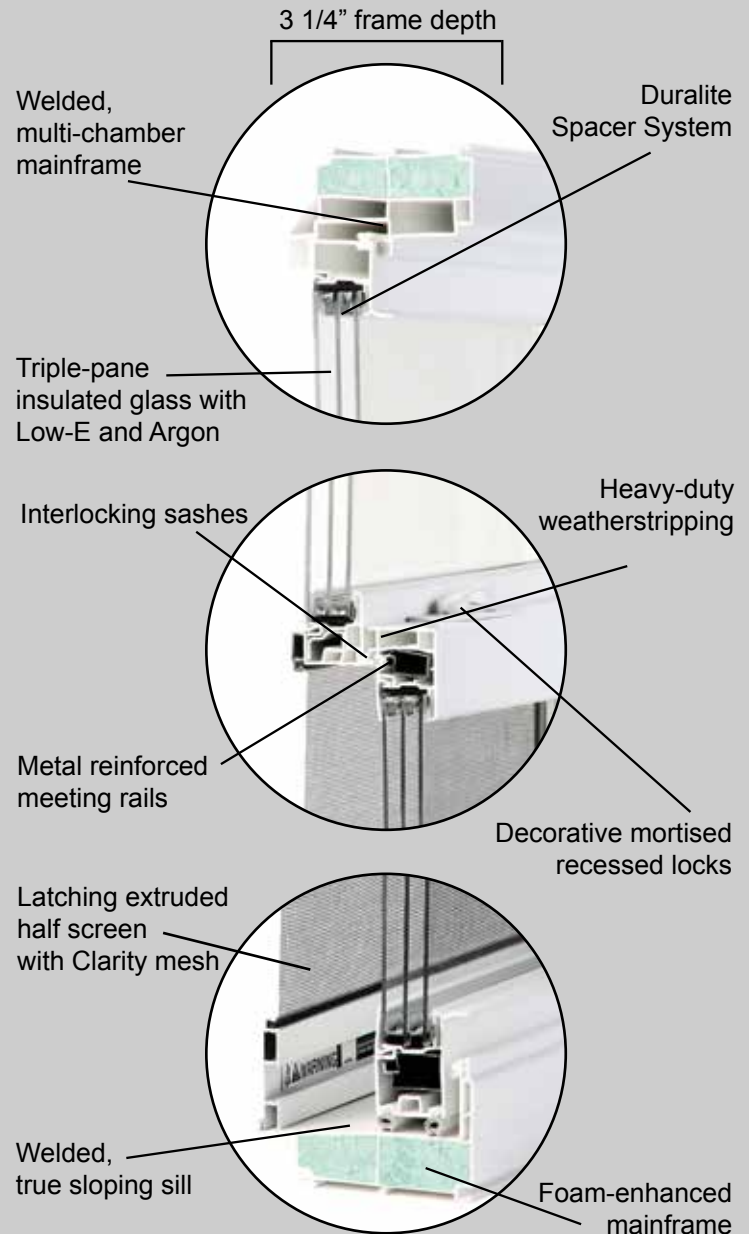

Take a closer look at the 1650 Extreme Double-Hung Window

Color Options

White Almond

Optional Exterior Laminate

White Interior

Bronze Exterior

Optional Interior Woodgrains

Natural Oak

Hillside Oak

Colonial Cherry

Actual colors may vary.