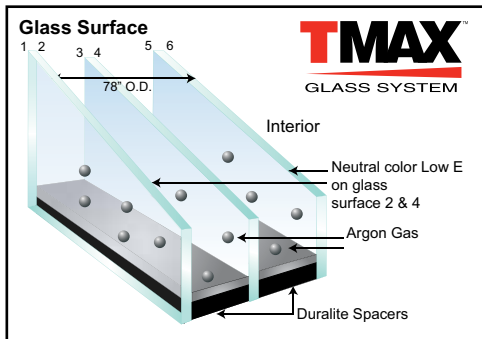

Hillside Oak

Colonial Cherry

Actual colors may vary.

1600Series

1650 Extreme Vinyl Double-Hung Window

Glass Options

TMAX™ insulated glass packages are offered as an upgrade to help you save heating and cooling costs while keeping your home more comfortable. In warm weather, TMAX reduces solar heat gain, minimizing interior glare and lowers interior glass temperature, saving energy and making your home more comfortable. In cool weather, TMAX provides outstanding thermal performance with warmer interior glass surfaces to help save energy and maintain comfort during a cold winter.